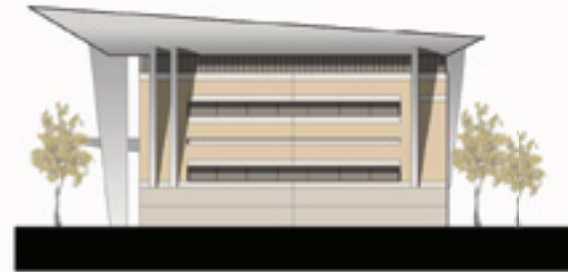

PHILLIPS AVIATION CENTER

Available for Lease

Airplane Hangar Elevation

Southwest Office Building Elevation

Southeast Office Building Elevation

Williams Gateway Airport *Mesa, Arizona*

Phillips Aviation Center is a new state-of-the-art airport development located in the hub of the Williams Gateway Airport. This exciting project will include Airplane Hangars and an Aviation Office Building, providing facility options to all types of aviation-related operations.

Marc Pierce
602-954-3750
mpierce@lee-associates.com

Steve Kohls
602-954-3777
skohls@lee-associates.com

PHASE I

- 25,000 SF Airplane Hangar
- Projected Completion Date of Q2 2006

PHASE II

- 25,000 SF Airplane Hangar
- 16,000 SF Aviation Office Building