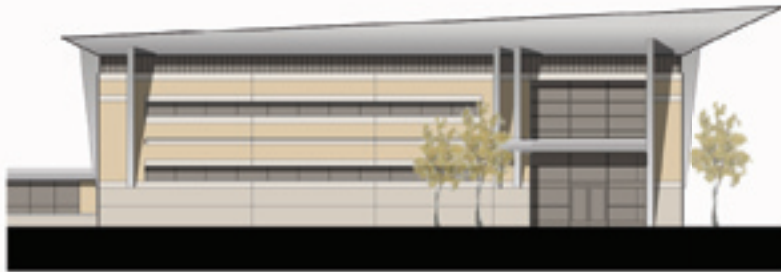

PHILLIPS AVIATION CENTER

Available for Lease

Airplane Hangar Elevation

Southwest Office Building Elevation

Southeast Office Building Elevation

Williams Gateway Airport *Mesa, Arizona*

Phillips Aviation Center is a new state-of-the-art airport development located in the hub of the Williams Gateway Airport. This exciting project will include Airplane Hangars and an Aviation Office Building, providing facility options to all types of aviation-related operations.

Marc Pierce
602-954-3750
mpierce@lee-associates.com

Steve Kohls
602-954-3777
skohls@lee-associates.com

PHASE I

- 25,000 SF Airplane Hangar
- Projected Completion Date of Q2 2006

PHASE II

- 25,000 SF Airplane Hangar
- 16,000 SF Aviation Office Building