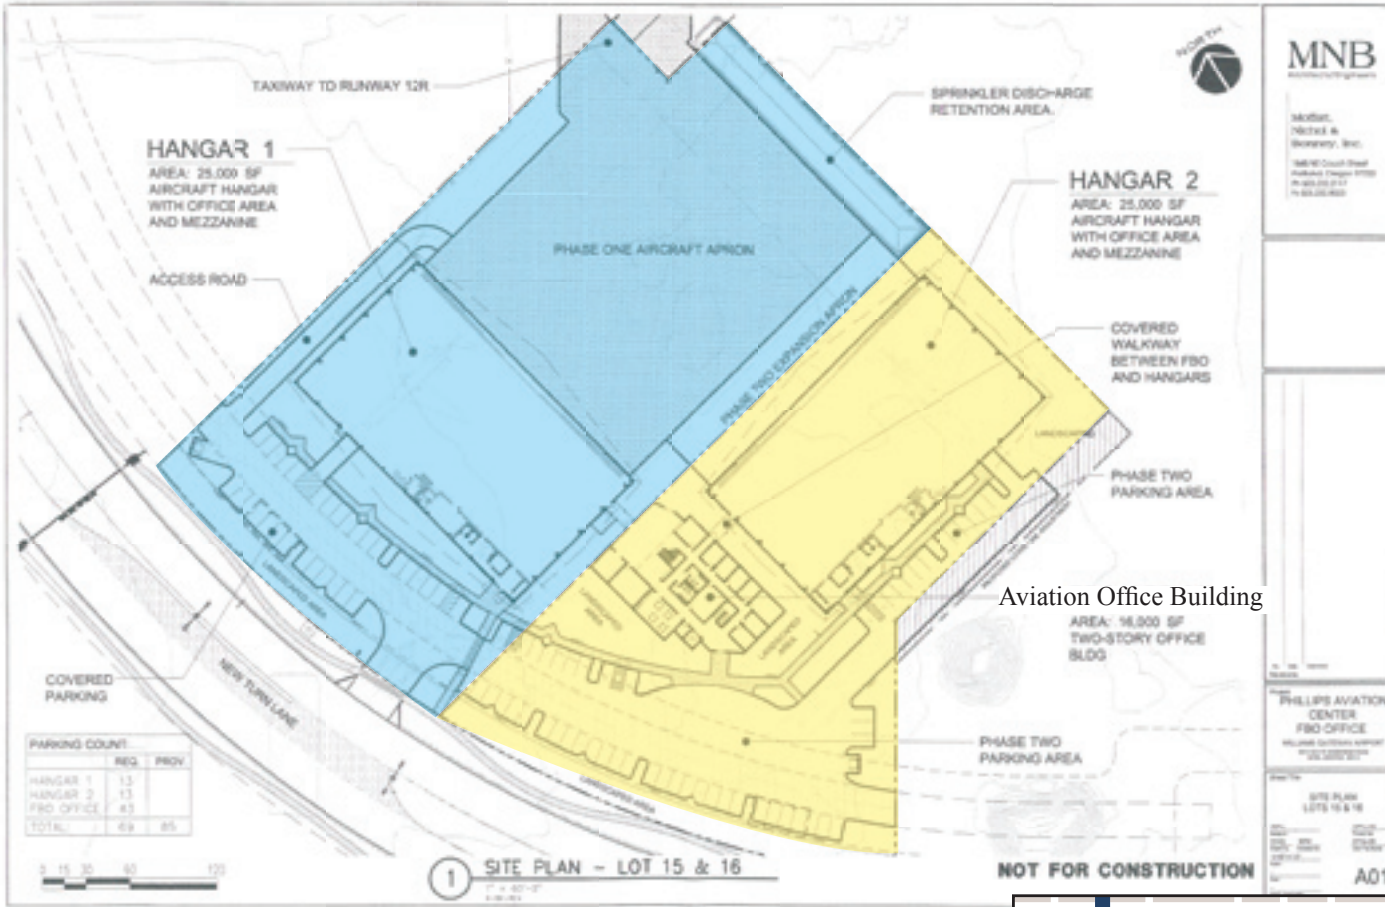

SITE PLAN

PHASE I
 PHASE II

Marc Pierce   **Steve Kohls**
602-954-3750   602-954-3777
mpierce@lee-associates.com   skohls@lee-associates.com

"No warranty or representation is made to the accuracy of the foregoing information. Terms of sale or lease and availability are subject to change or withdrawal without notice."