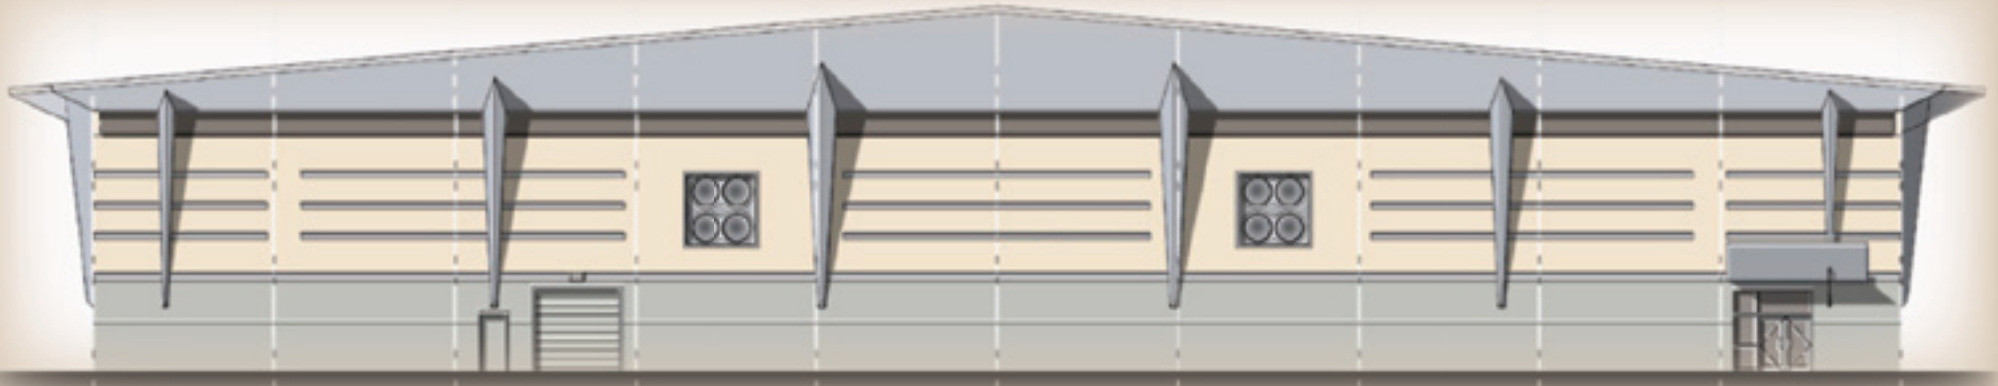

PHILLIPS AVIATION CENTER

Available for Lease

Airplane Hangar Elevation

Southwest Office Building Elevation

Southeast Office Building Elevation

Williams Gateway Airport *Mesa, Arizona*

Phillips Aviation Center is a new state-of-the-art airport development located in the hub of the Williams Gateway Airport. This exciting project will include Airplane Hangars and an Aviation Office Building, providing facility options to all types of aviation-related operations.

Marc Pierce
602-954-3750
mpierce@lee-associates.com

Steve Kohls
602-954-3777
skohls@lee-associates.com

PHASE I

- 25,000 SF Airplane Hangar
- Projected Completion Date of Q2 2006

PHASE II

- 25,000 SF Airplane Hangar
- 16,000 SF Aviation Office Building